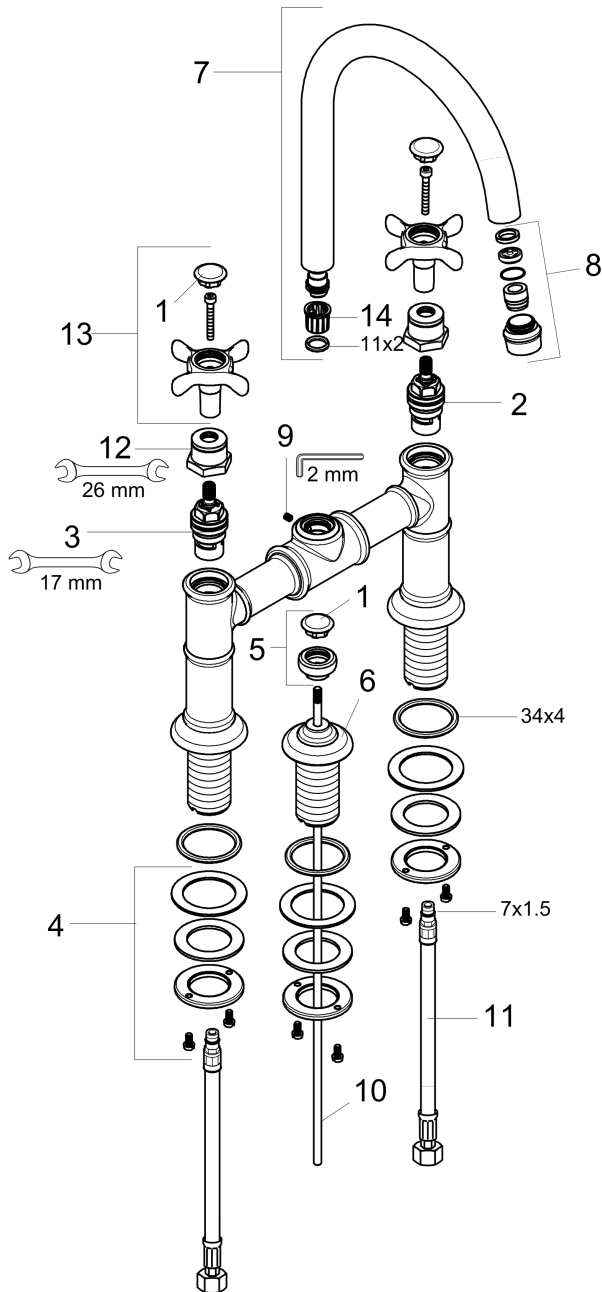

### Scale drawing

## AXOR Montreux

Axor Montreux Widespread Faucet with Cross Handles, Bridge Model, 1.2 GPM

Finishes : chrome Part no. : 16510001

### Exploded drawing

Year of production: >07/16

### Spare parts list

Year of production: >07/16

Pos.	Description	Part no.	Price	PU
1	set of screw covers, cold / hot water / neutral	97987000	-	1
2	shut off unit left closing	94008000	-	1
3	shut off unit right closing	94009000	-	1
4	fixing set for shut off unit	96078000	-	1
5	diverter knob	98619000	-	1
6	escutcheon	98620000	-	1
7	spout cpl.	97990000	-	1
8	aerator M18x1 (4,5 l/min)	93062000	-	1
9	hollow set screw M4x5	98731000	-	1
10	pull rod	94067000	-	1
11	connection hose 23½" M10x1 3/8"	14099001	-	1
12	sleeve	97993000	-	1
13	handle	16597000	-	1
14	lever collar	92849000	-	1
a	pop up waste	88509000	-	1