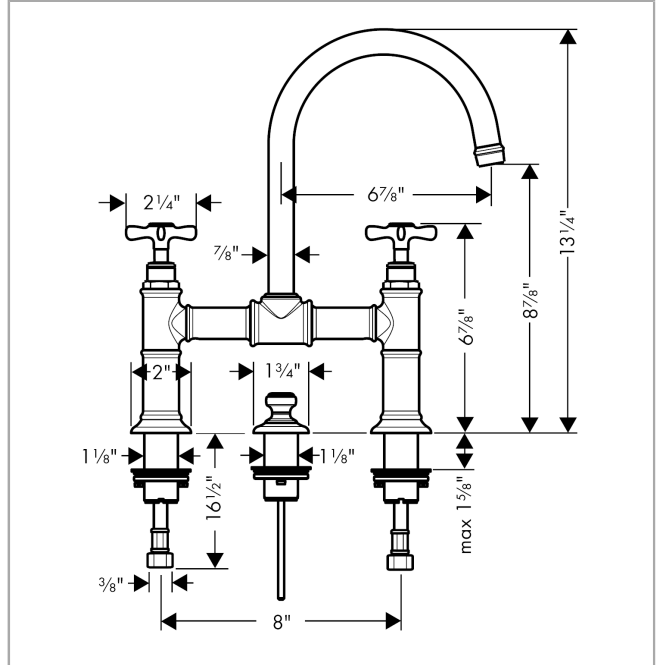

Scale drawing